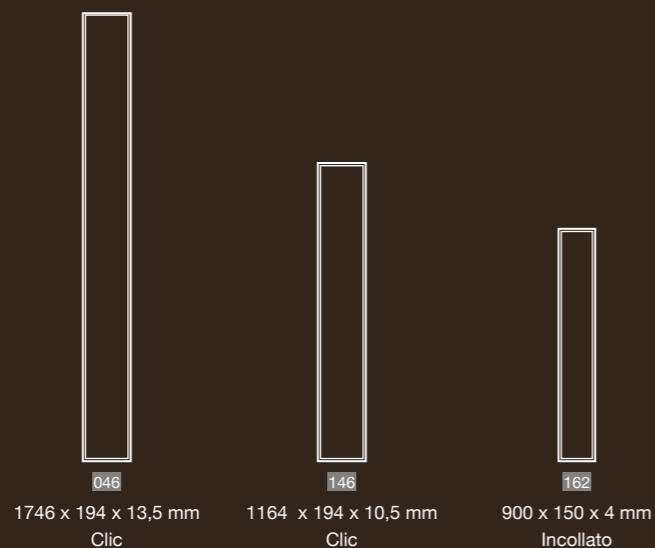

- 1 WEARPLUS® - PUR HotCoating® finito con vernice 2 componenti a base di acqua
- 2 HDDP stampa digitale ad alta definizione
- 3 Spigoli leggermente bisellati
- 4 Composito in sughero naturale ad alta densità
- 5 Pannello HDF resistente all'umidità
- 6 Sistema di clic Uniclic® per un'installazione rapida
- 7 Sottofondo integrato di sughero per isolamento termico e acustico, con protezione antibatterica Microban®

WEARPLUS high performance hotcoating	HDDP high definition digital print	AWS authentic wood structure	MICRO BEVEL 4 edges micro-beveled	HDFCORE+ moisture resistant HDF

UNICLIC click installation system	AGGLOPURE no added formaldehyde	NOPHTHALATE 100% orthophthalates free	residential warranty 20 years	commercial warranty 10 years

		MICROBAN PROTECTION THAT LIVES ON	GREENGUARD PRODUCTS OFFER THE LOWEST VOC EMISSIONS OF ANY FLOORING	A+ EMISSIONS DANS L'ABITRÉRIEL	FSC www.fsc.org FSC® C046081 The mark of responsible forestry	CE EN 14041:2008

Prodotti certificati FSC® sono disponibili su richiesta.