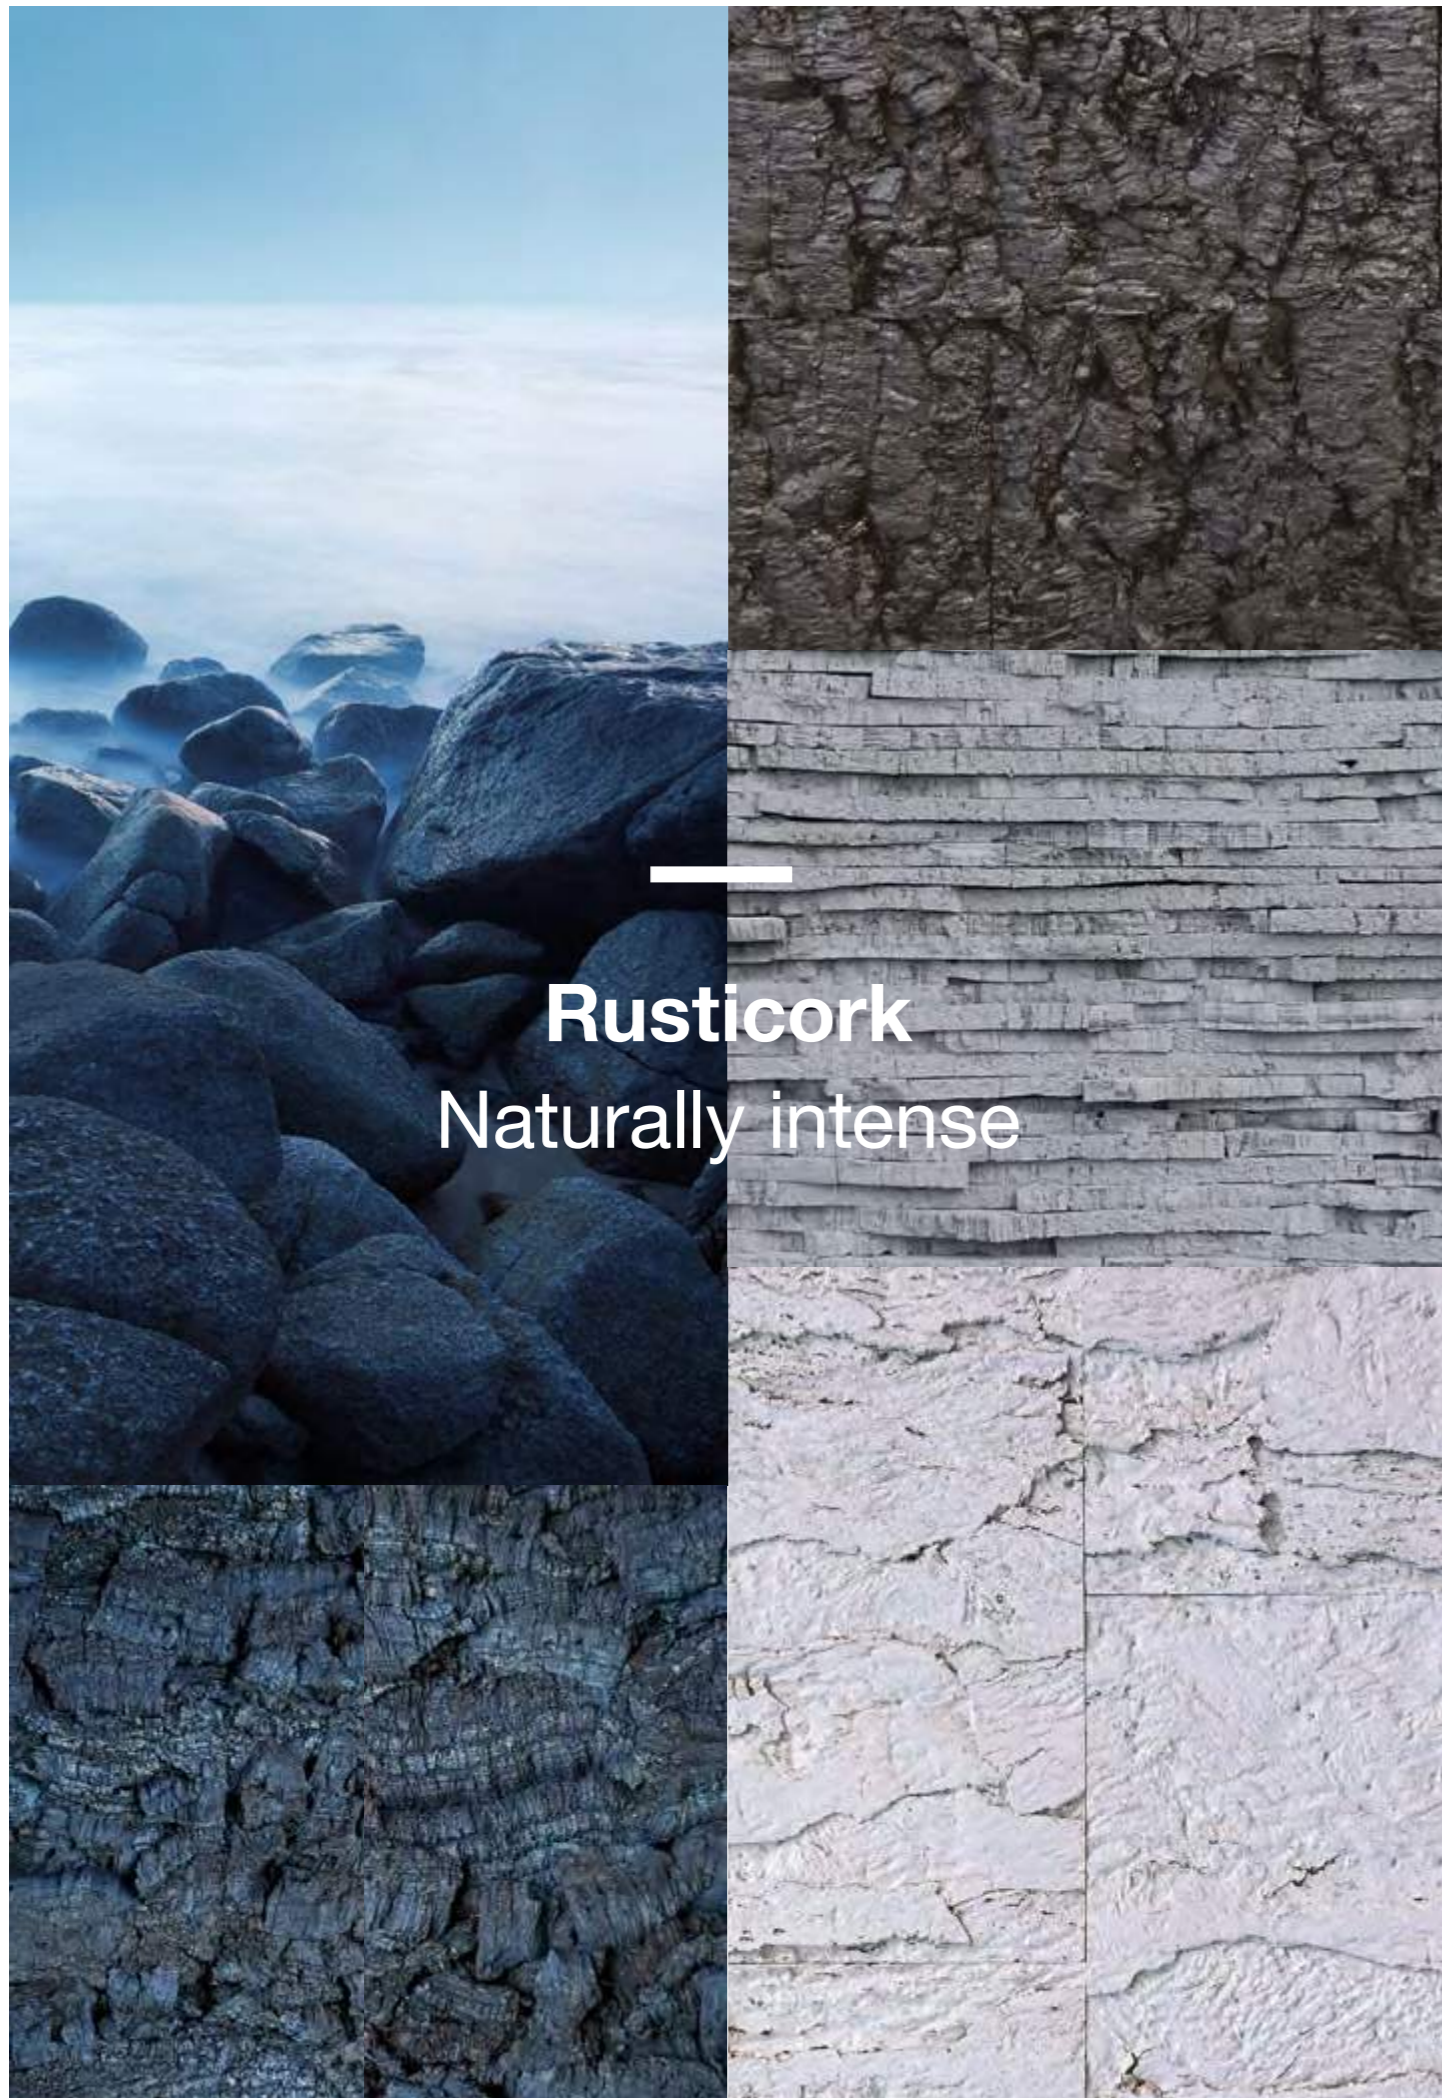

**AGGLOPURE**  
no added formaldehyde

**NOPHTHALATE**  
100% orthophthalates free

**GLUE-DOWN**  
glue-down installation

**EMISSIONS DANS L'AIR INTERIEUR**  
**A+**  
A+ A B C

**CE**  
EN 15102:2011

Bebop

**Rusticork**  
Naturally intense

Rusticork

Rusticork Bark Bluemoon + Recolour Ash

1 Sughero naturale 2 Supporto in agglomerato di sughero (except Slate)